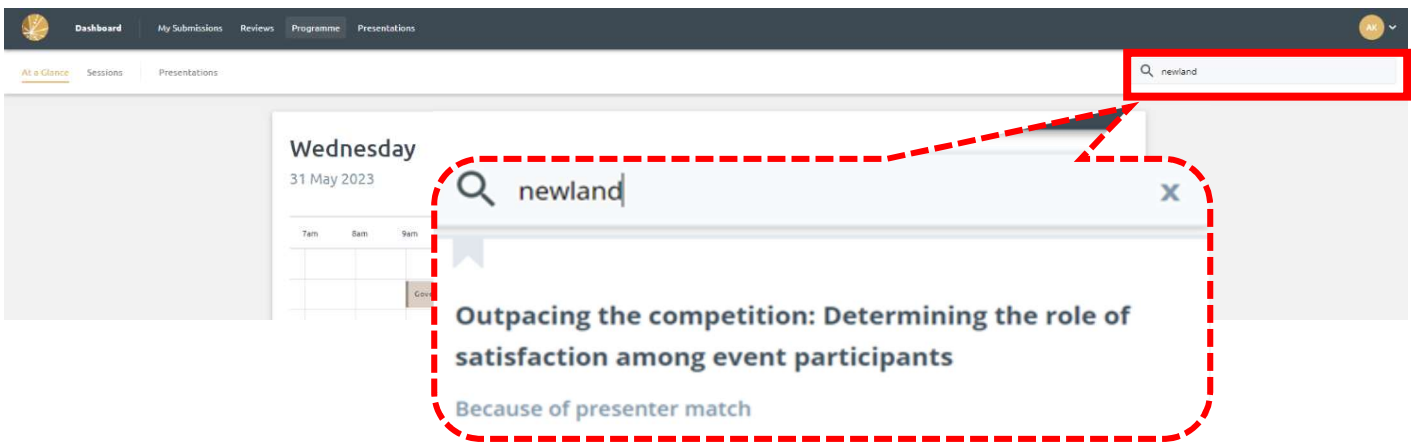

How to locate the program and your presentation time on Ex Ordo:

1. Please log on to Ex Ordo: <https://nassm2023.exordo.com/>
2. From the top navigation menu, click on "**Programme**"

3. Once in the program, you can search directly for your name from the search bar:

4. Click on the abstract you want to access, and it will take you directly to your abstract. Scroll down to the bottom to see what session you've been assigned to:

5. To see your ***exact time***, please click on "view session"

Oral

Facilities, Events, Tourism Session

1:20pm - 3:20pm

Saturday, 3 June 2023

Venue

Drummond West
Le Centre Sheraton Montreal

1:20pm - 1:40pm

Trickle-Down Effects of Tokyo 2020 Olympic Games in Korea: Effects of the Number of Olympic Athletes and Medals Won, Media Exposure, and the Availability of Professional Sports on Grass-root Sports Participation